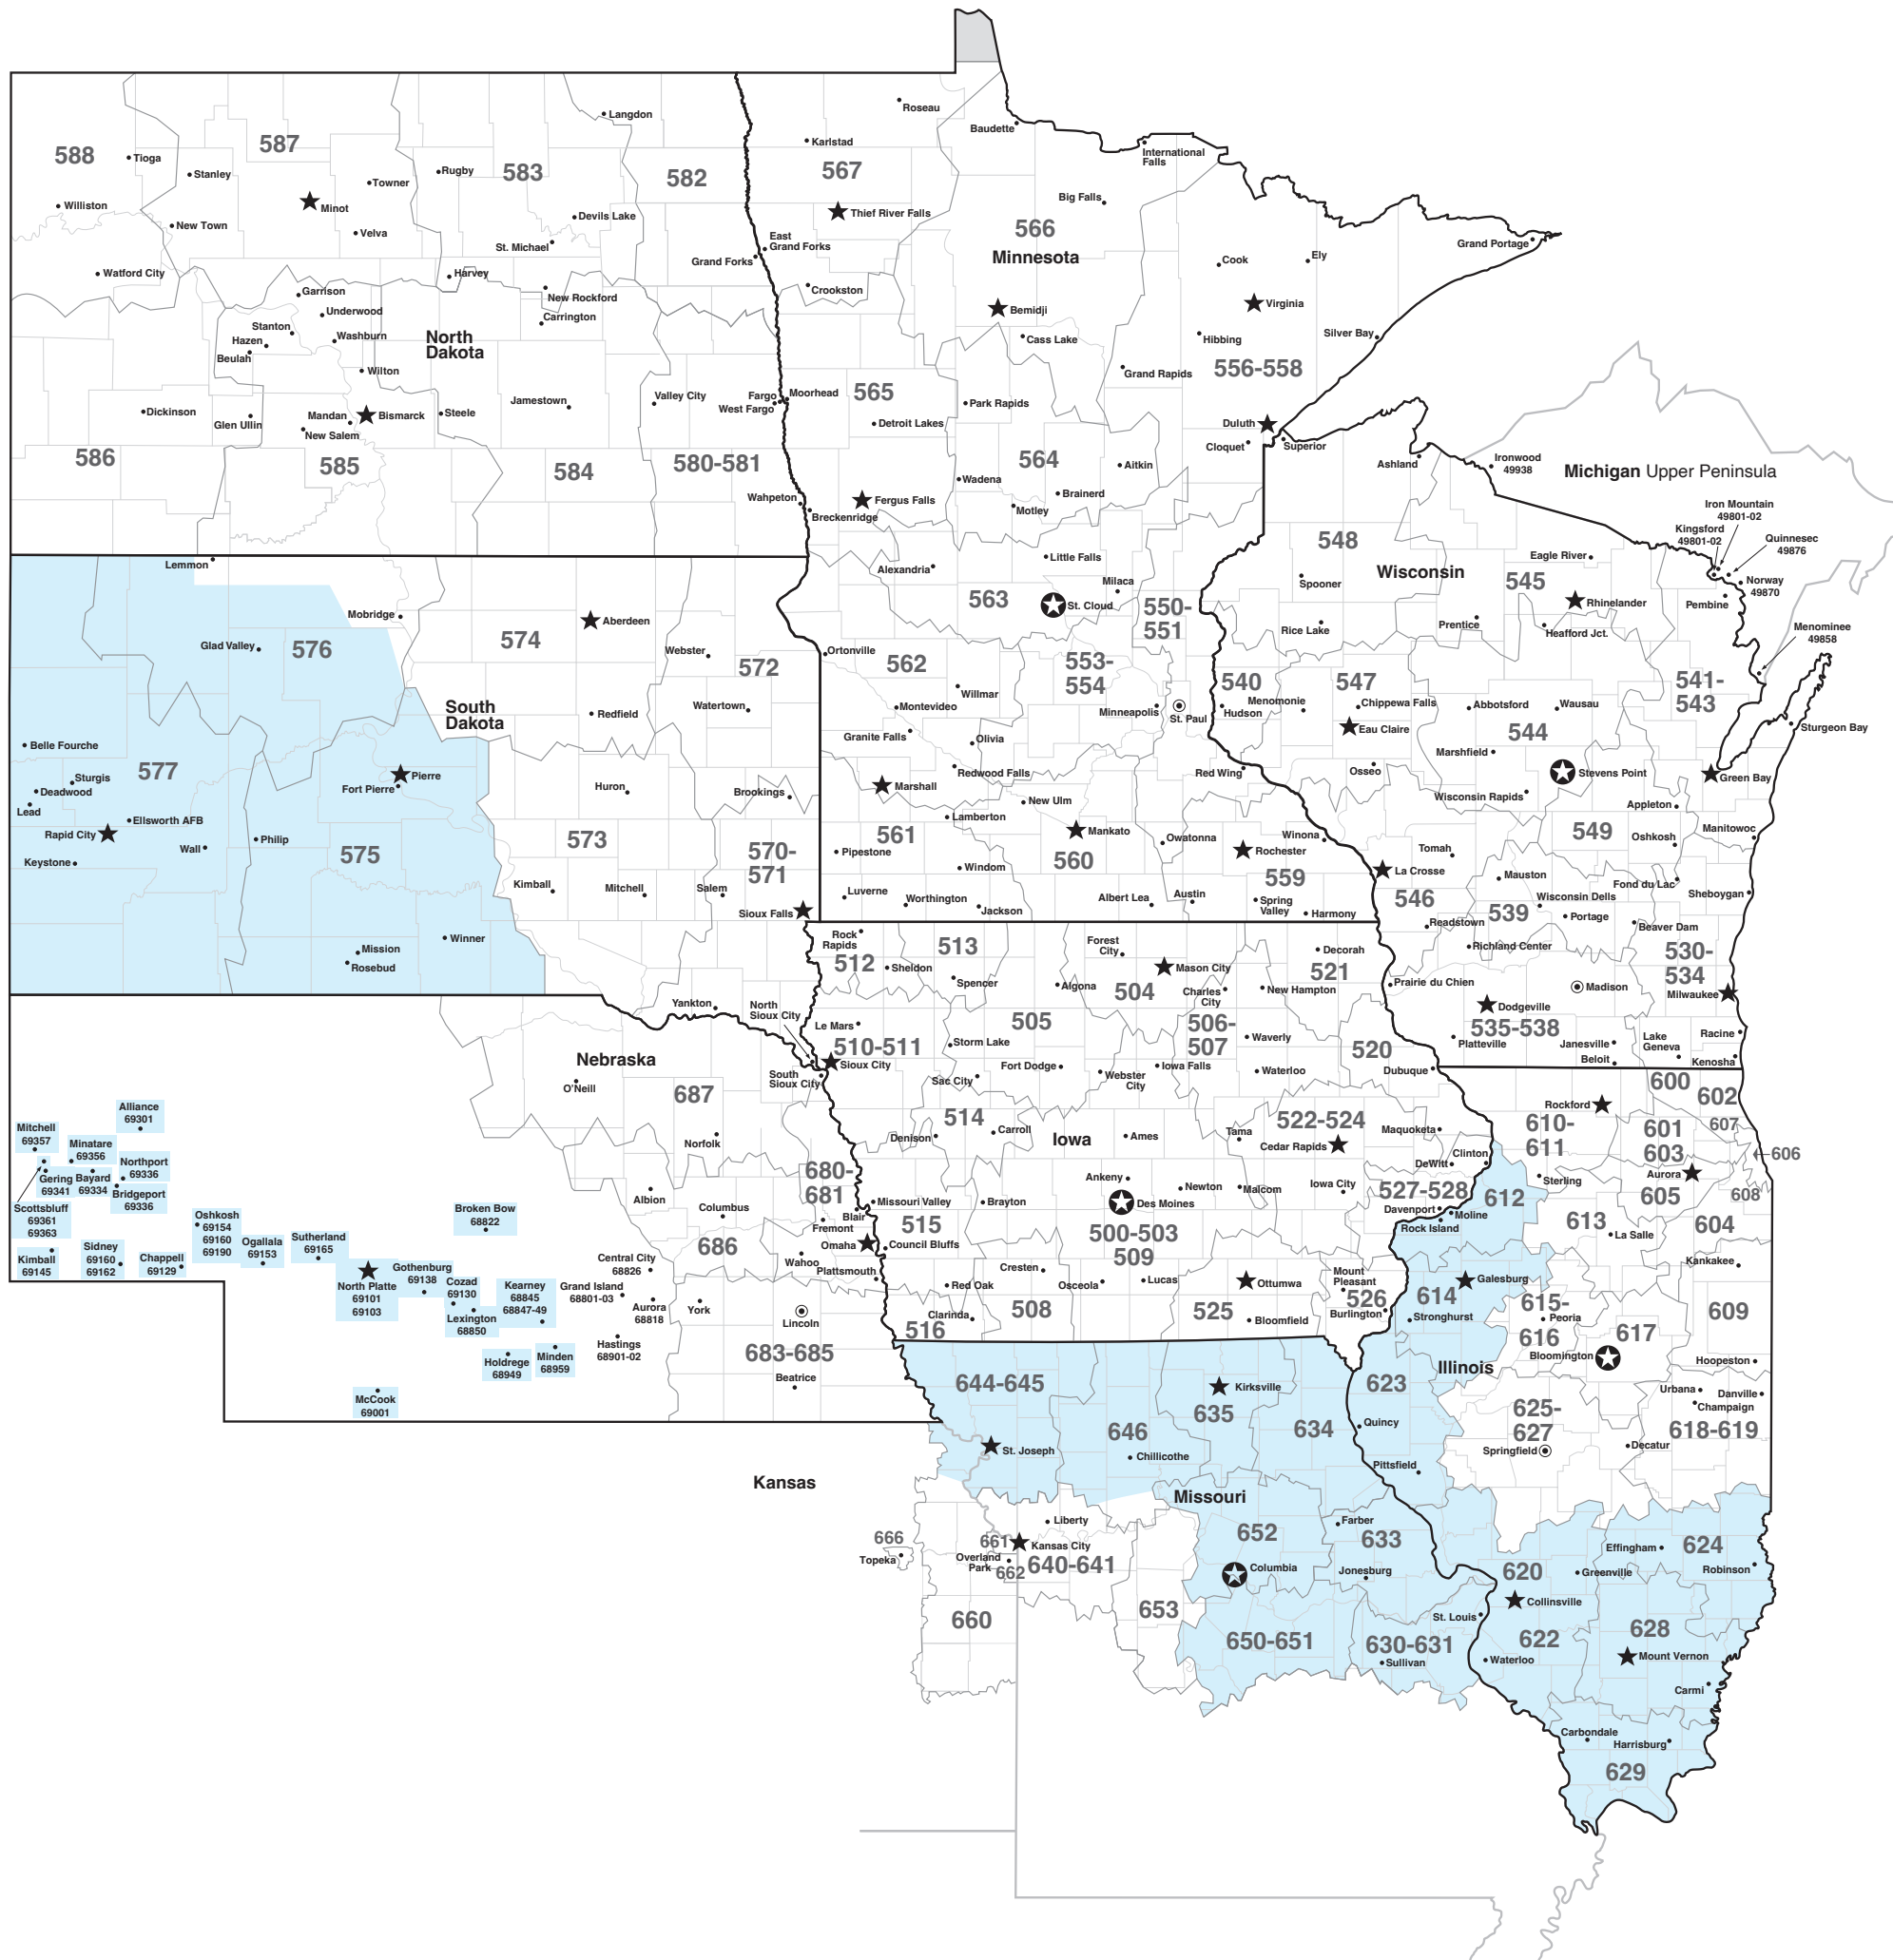

Your delivery alternative serving Illinois, Iowa, Minnesota, North Dakota, South Dakota, and Wisconsin, including service in the following cities and ZIP Codes:

Kansas

660-662
666

Michigan Upper Peninsula

Iron Mountain	49801-02	Menominee	49858
Ironwood	49938	Norway	49870
Kingsford	49801-02	Quinnesec	49876

Missouri

630-631
633-635
640-641
644-646
650-653

Nebraska

680-681	Lexington	68850
683-687	McCook	69001
Alliance	69301	Minatare
Aurora	68818	Minden
Bayard	69334	Mitchell
Bridgeport	69336	North Platte
Broken Bow	68822	69103
Central City	68826	Northport
Chappell	69129	Ogallala
Cozad	69130	Oshkosh
Gering	69341	69154
Gothenburg	69138	69160
Grand Island	68801-03	69190
Hastings	68901-02	69361
Holdrege	68949	69363
Kearney	68845	Sidney
	68847-49	69160
Kimball	69145	Sutherland
		69165

	Next-day service		No service in this area
	Second-day service		Branch location
	Three-day service		Hub location